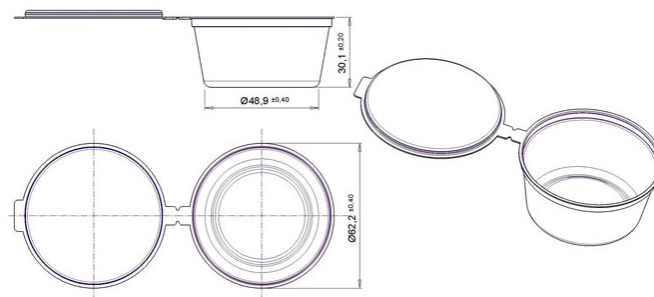

Sause cup with lid 50ml

Product code: 00028182

| | |
|-------------------|----------|
| Volume, ml | 50 |
| Lid size, mm | 62 |
| Height, mm | 31 |
| Base shape | Round |
| Side wall shape | Straight |
| Types of closures | - |
| Types of lids | Folding |
| IML on body | - |
| IML on the lid | - |

| Minimum order quantity | Set |
|-------------------------------|-------------|
| Pieces per box | 1 040 |
| Logistics | Set |
| Pieces per box | 1 040 |
| Box size (mm) | 600x400x185 |
| Box weight with product (kg) | 6,5 |
| Volume (m3) | 0,052 |
| Quantity of boxes (pcs) | 1 |
| Quantity in pallet (pcs) | 41 600 |
| Pallet weight with goods (kg) | 281 |
| Pallet height with goods (m) | 2 |