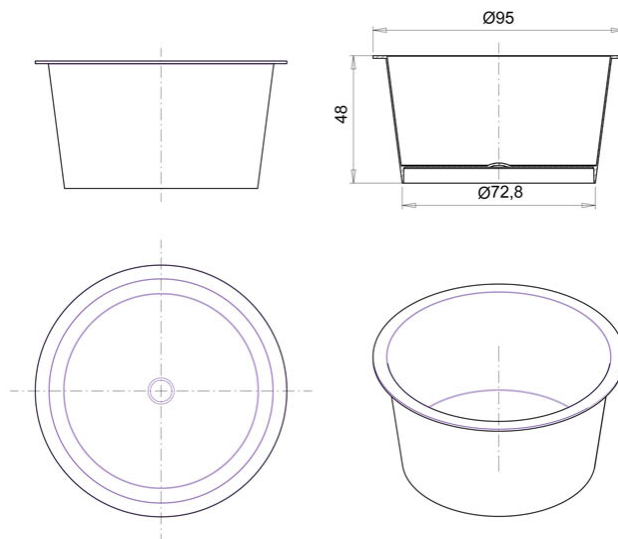

## Round container 200ml/ 95mm sealing

Product code: 00028213

Volume, ml	200
Lid size, mm	95
Height, mm	48
Base shape	Round
Side wall shape	Straight
Types of closures	Heat Sealing
Types of lids	-
IML on body	Yes
IML on the lid	Yes

Minimum order quantity	Body	Lid	Set
Pieces per box	540	2 160	2 160
Logistics	Body	Lid	Set
Pieces per box	540	2 160	2 160
Box size (mm)	600x400x185	600x400x295	-
Box weight with product (kg)	5,7	8,8	31,5
Volume (m3)	0,052	0,084	0,292
Quantity of boxes (pcs)	4	1	5
Quantity in pallet (pcs)	17 280	60 480	-
Pallet weight with goods (kg)	204	267	-
Pallet height with goods (m)	1,87	2,04	-