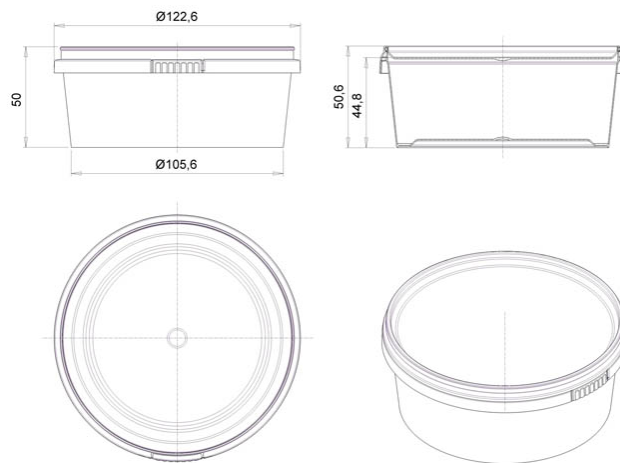

Round container 385ml/ 122mm tamper evident

Product code: 00028145

Volume, ml	385
Lid size, mm	122
Height, mm	51
Base shape	Round
Side wall shape	Straight
Types of closures	Tamper evident
Types of lids	Leakproof
IML on body	-
IML on the lid	Yes

Minimum order quantity	Body	Lid	Set
Pieces per box	270	540	540
Logistics	Body	Lid	Set
Pieces per box	270	540	540
Box size (mm)	600x400x295	600x400x145	-
Box weight with product (kg)	4,6	5,4	14,6
Volume (m3)	0,084	0,041	0,209
Quantity of boxes (pcs)	2	1	3
Quantity in pallet (pcs)	7 560	28 080	-
Pallet weight with goods (kg)	150	304	-
Pallet height with goods (m)	2,22	2,04	-