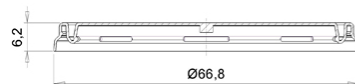

Lid 69(s) with scoop

Product code: 00032934

Volume, ml	-
Lid size, mm	69
Height, mm	7
Base shape	-
Side wall shape	-
Types of closures	Tamper evident
Types of lids	Leakproof
IML on body	Yes
IML on the lid	Yes

Minimum order quantity	Lid	Set
Pieces per box	1 800	1 800
Logistics	Lid	Set
Pieces per box	1 800	1 800
Box size (mm)	600x400x145	600x400x145
Box weight with product (kg)	7,7	7,7
Volume (m3)	0,041	0,041
Quantity of boxes (pcs)	1	1
Quantity in pallet (pcs)	93 600	93 600
Pallet weight with goods (kg)	421	421
Pallet height with goods (m)	2,04	2,04