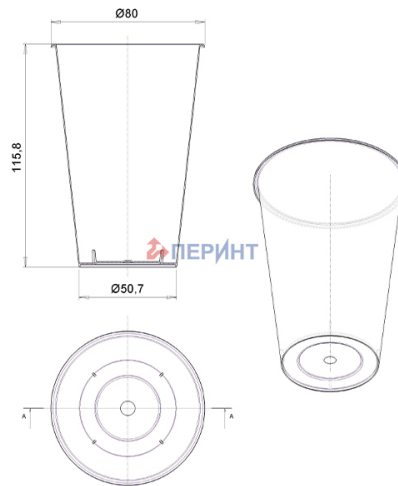

Cup 350ml/ 80mm

Product code: 00045497

Volume, ml	350
Lid size, mm	80
Height, mm	115,8
Base shape	Round
Side wall shape	Straight
Types of closures	-
Types of lids	-
IML on body	Yes
IML on the lid	-

Minimum order quantity	Body	Set
Pieces per box	700	700
Logistics	Body	Set
Pieces per box	700	700
Box size (mm)	600x400x295	600x400x295
Box weight with product (kg)	8,8	8,8
Volume (m3)	0,084	0,084
Quantity of boxes (pcs)	1	1
Quantity in pallet (pcs)	19 600	19 600
Pallet weight with goods (kg)	267	267
Pallet height with goods (m)	2,22	2,22