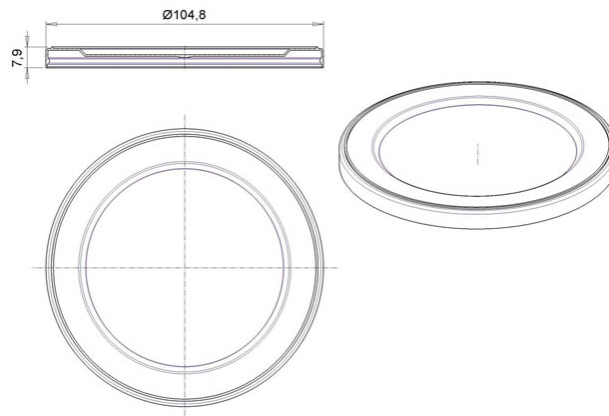

Lid 99mm

Product code: 00028199

Volume, ml	-
Lid size, mm	99
Height, mm	-
Base shape	Round
Side wall shape	-
Types of closures	-
Types of lids	-
IML on body	-
IML on the lid	-

Minimum order quantity	Lid	Set
Pieces per box	800	800
Logistics	Lid	Set
Pieces per box	800	800
Box size (mm)	600x400x215	600x400x215
Box weight with product (kg)	6,6	6,6
Volume (m3)	0,061	0,061
Quantity of boxes (pcs)	1	1
Quantity in pallet (pcs)	25 600	25 600
Pallet weight with goods (kg)	233	233
Pallet height with goods (m)	1,87	1,87