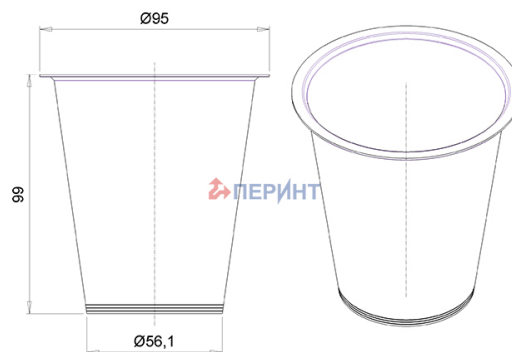

Round container 350ml/ 95mm sealing

Product code: 00042398

Volume, ml	350
Lid size, mm	95
Height, mm	99
Base shape	Round
Side wall shape	Straight
Types of closures	Heat Sealing
Types of lids	Snap-on lid
IML on body	Yes
IML on the lid	Yes

Minimum order quantity	Body	Lid	Set
Pieces per box	720	2 160	2 160
Logistics	Body	Lid	Set
Pieces per box	720	2 160	2 160
Box size (mm)	580x370x295	600x400x295	-
Box weight with product (kg)	9,3	8,8	36,7
Volume (m3)	0,075	0,084	0,309
Quantity of boxes (pcs)	3	1	4
Quantity in pallet (pcs)	20 160	60 480	-
Pallet weight with goods (kg)	282	267	-
Pallet height with goods (m)	2,22	2,04	-