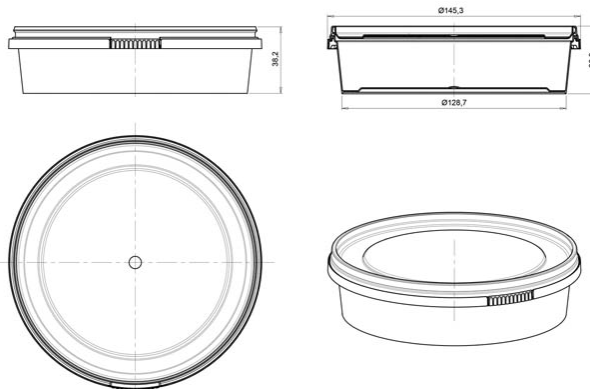

## Round container 400ml/ 145mm tamper evident

Product code: 00028163

Volume, ml	400
Lid size, mm	145
Height, mm	39
Base shape	Round
Side wall shape	Straight
Types of closures	Tamper evident
Types of lids	Leakproof
IML on body	-
IML on the lid	Yes

Minimum order quantity	Body	Lid	Set
Pieces per box	400	600	1 200
Logistics	Body	Lid	Set
Pieces per box	400	600	1 200
Box size (mm)	580x400x435	580x370x295	-
Box weight with product (kg)	8,3	7,3	39,3
Volume (m3)	0,012	0,075	0,186
Quantity of boxes (pcs)	3	2	5
Quantity in pallet (pcs)	6 400	16 800	-
Pallet weight with goods (kg)	154	225	-
Pallet height with goods (m)	1,89	2,22	-