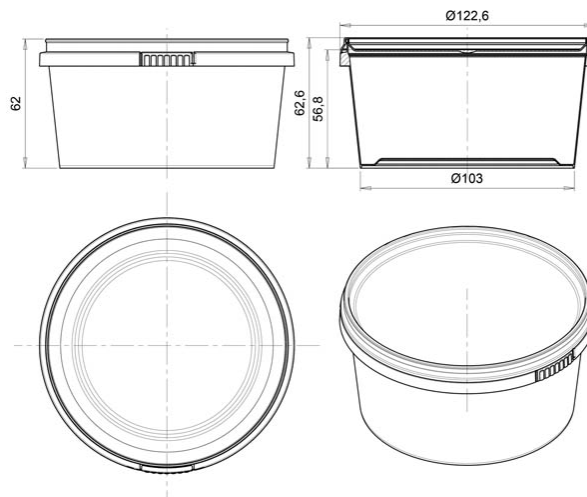

Round container 485ml/ 122mm tamper evident

Product code: 00028147

Volume, ml	485
Lid size, mm	122
Height, mm	63
Base shape	Round
Side wall shape	Straight
Types of closures	Tamper evident
Types of lids	Leakproof
IML on body	Yes
IML on the lid	Yes

Minimum order quantity	Body	Lid	Set
Pieces per box	270	540	540
Logistics	Body	Lid	Set
Pieces per box	270	540	540
Box size (mm)	600x400x295	600x400x145	-
Box weight with product (kg)	5,3	5,4	16
Volume (m3)	0,084	0,041	0,209
Quantity of boxes (pcs)	2	1	3
Quantity in pallet (pcs)	7 560	28 080	-
Pallet weight with goods (kg)	170	304	-
Pallet height with goods (m)	2,22	2,04	-