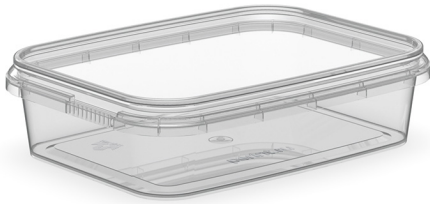

Rectangular container 200ml/ 91mm tamper evident

Product code: 00040185

Volume, ml	200
Lid size, mm	91
Height, mm	32
Base shape	Rectangular
Side wall shape	Straight
Types of closures	Tamper evident
Types of lids	Leakproof
IML on body	-
IML on the lid	Yes

Minimum order quantity	Body	Lid	Set
Pieces per box	500	1 000	1 000
Logistics	Body	Lid	Set
Pieces per box	500	1 000	1 000
Box size (mm)	580x370x295	600x400x185	-
Box weight with product (kg)	6,4	8,1	20,9
Volume (m3)	0,075	0,052	0,202
Quantity of boxes (pcs)	2	1	3
Quantity in pallet (pcs)	14 000	40 000	-
Pallet weight with goods (kg)	202	344	-
Pallet height with goods (m)	2,22	2	-