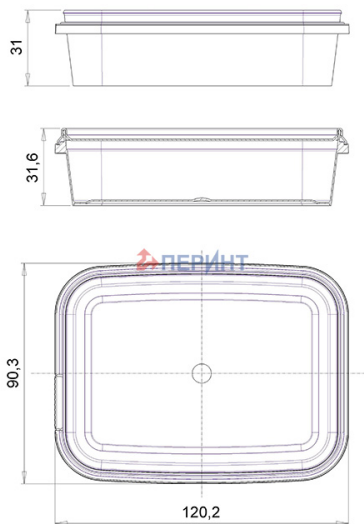

Rectangular container 200ml/ 91mm tamper evident

Product code: 00040185

Volume, ml	200
Lid size, mm	91
Height, mm	32
Base shape	Rectangular
Side wall shape	Straight
Types of closures	Tamper evident
Types of lids	Leakproof
IML on body	-
IML on the lid	Yes

Minimum order quantity	Body	Lid	Set
Pieces per box	500	1 000	1 000
Logistics	Body	Lid	Set
Pieces per box	500	1 000	1 000
Box size (mm)	580x370x295	600x400x185	-
Box weight with product (kg)	6,4	8,1	20,9
Volume (m3)	0,075	0,052	0,202
Quantity of boxes (pcs)	2	1	3
Quantity in pallet (pcs)	14 000	40 000	-
Pallet weight with goods (kg)	202	344	-
Pallet height with goods (m)	2,22	2	-