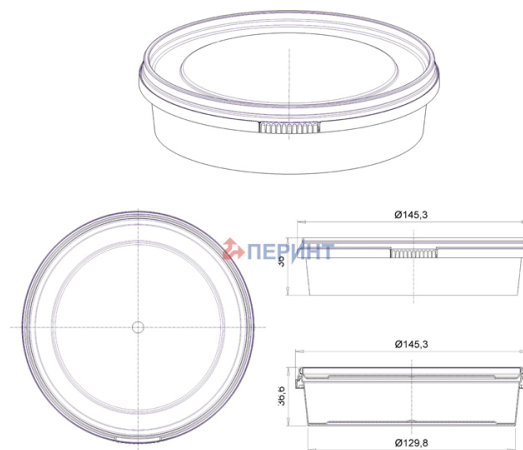

## Round container 350ml/ 145mm tamper evident

Product code: 00040366

Volume, ml	350
Lid size, mm	145
Height, mm	36,6
Base shape	Round
Side wall shape	Straight
Types of closures	Tamper evident
Types of lids	Leakproof
IML on body	-
IML on the lid	Yes

Minimum order quantity	Body	Lid	Set
Pieces per box	400	600	1 200
Logistics	Body	Lid	Set
Pieces per box	400	600	1 200
Box size (mm)	580x400x435	580x370x295	-
Box weight with product (kg)	8,1	6,8	38
Volume (m3)	0,012	0,075	0,186
Quantity of boxes (pcs)	3	2	5
Quantity in pallet (pcs)	6 400	16 800	-
Pallet weight with goods (kg)	151	191	-
Pallet height with goods (m)	1,89	2,215	-