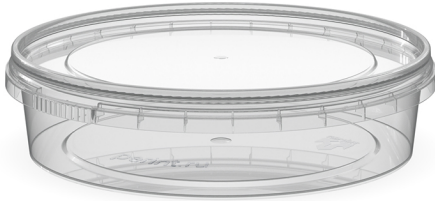

## Round container 350ml/ 145mm tamper evident

Product code: 00040366

Volume, ml	350
Lid size, mm	145
Height, mm	36,6
Base shape	Round
Side wall shape	Straight
Types of closures	Tamper evident
Types of lids	Leakproof
IML on body	-
IML on the lid	Yes

Minimum order quantity	Body	Lid	Set
Pieces per box	400	600	1 200
Logistics	Body	Lid	Set
Pieces per box	400	600	1 200
Box size (mm)	580x400x435	580x370x295	-
Box weight with product (kg)	8,1	6,8	38
Volume (m3)	0,012	0,075	0,186
Quantity of boxes (pcs)	3	2	5
Quantity in pallet (pcs)	6 400	16 800	-
Pallet weight with goods (kg)	151	191	-
Pallet height with goods (m)	1,89	2,215	-