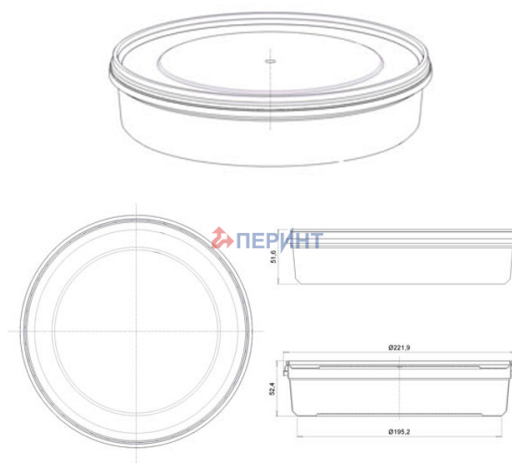

## Round container 1400ml/ 223mm tamper evident

Product code: 00040362

|                   |                |
|-------------------|----------------|
| Volume, ml        | 1 400          |
| Lid size, mm      | 223            |
| Height, mm        | 53             |
| Base shape        | Round          |
| Side wall shape   | Straight       |
| Types of closures | Tamper evident |
| Types of lids     | Leakproof      |
| IML on body       | -              |
| IML on the lid    | -              |

| Minimum order quantity        | Body  | Lid   | Set  |
|-------------------------------|-------|-------|------|
| Pieces per box                | 100   | 200   | 200  |
| Logistics                     | Body  | Lid   | Set  |
| Pieces per box                | 100   | 200   | 200  |
| Box size (mm)                 | -     | -     | -    |
| Box weight with product (kg)  | 5,3   | 6,6   | 17,2 |
| Volume (m3)                   | -     | -     | -    |
| Quantity of boxes (pcs)       | 2     | 1     | 3    |
| Quantity in pallet (pcs)      | 1 500 | 6 000 | -    |
| Pallet weight with goods (kg) | 101   | 220   | -    |
| Pallet height with goods (m)  | 1,8   | 2,05  | -    |