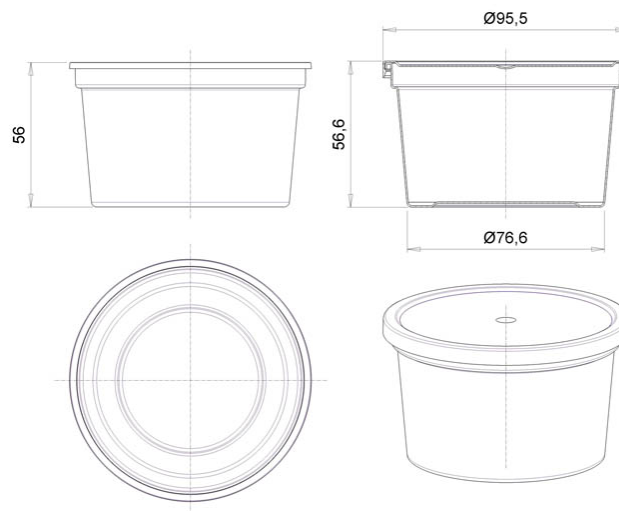

Round container 250ml/ 96mm

Product code: 00028140

Volume, ml	250
Lid size, mm	96
Height, mm	57
Base shape	Round
Side wall shape	Straight
Types of closures	-
Types of lids	Leakproof
IML on body	-
IML on the lid	-

Minimum order quantity	Body	Lid	Set
Pieces per box	700	1 400	1 400
Logistics	Body	Lid	Set
Pieces per box	700	1 400	1 400
Box size (mm)	600x400x295	600x400x295	-
Box weight with product (kg)	7,2	8	22,4
Volume (m3)	0,084	0,084	0,252
Quantity of boxes (pcs)	2	1	3
Quantity in pallet (pcs)	16 800	39 200	-
Pallet weight with goods (kg)	195	245	-
Pallet height with goods (m)	2,04	2,215	-