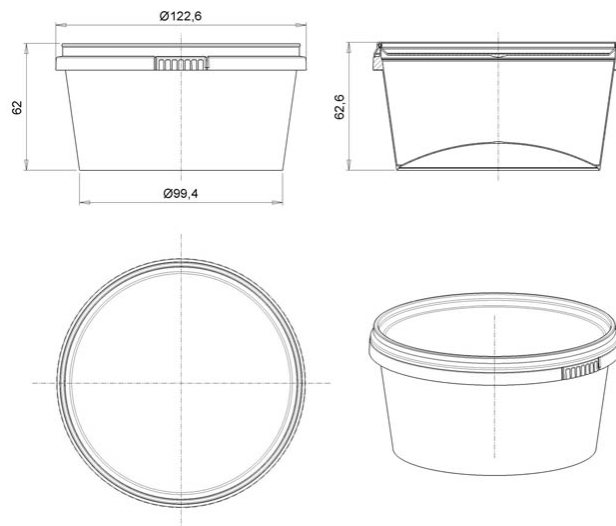

Round container 450ml/ 122mm tamper evident

Product code: 00028146

Volume, ml	450
Lid size, mm	122
Height, mm	64,5
Base shape	Round
Side wall shape	Straight
Types of closures	Tamper evident
Types of lids	Leakproof
IML on body	Yes
IML on the lid	Yes

Minimum order quantity	Body	Lid	Set
Pieces per box	270	540	540
Logistics	Body	Lid	Set
Pieces per box	270	540	540
Box size (mm)	600x400x295	600x400x145	-
Box weight with product (kg)	5	5,4	15,4
Volume (m3)	0,084	0,041	0,209
Quantity of boxes (pcs)	2	1	3
Quantity in pallet (pcs)	7 560	28 080	-
Pallet weight with goods (kg)	162	304	-
Pallet height with goods (m)	2,22	2,04	-